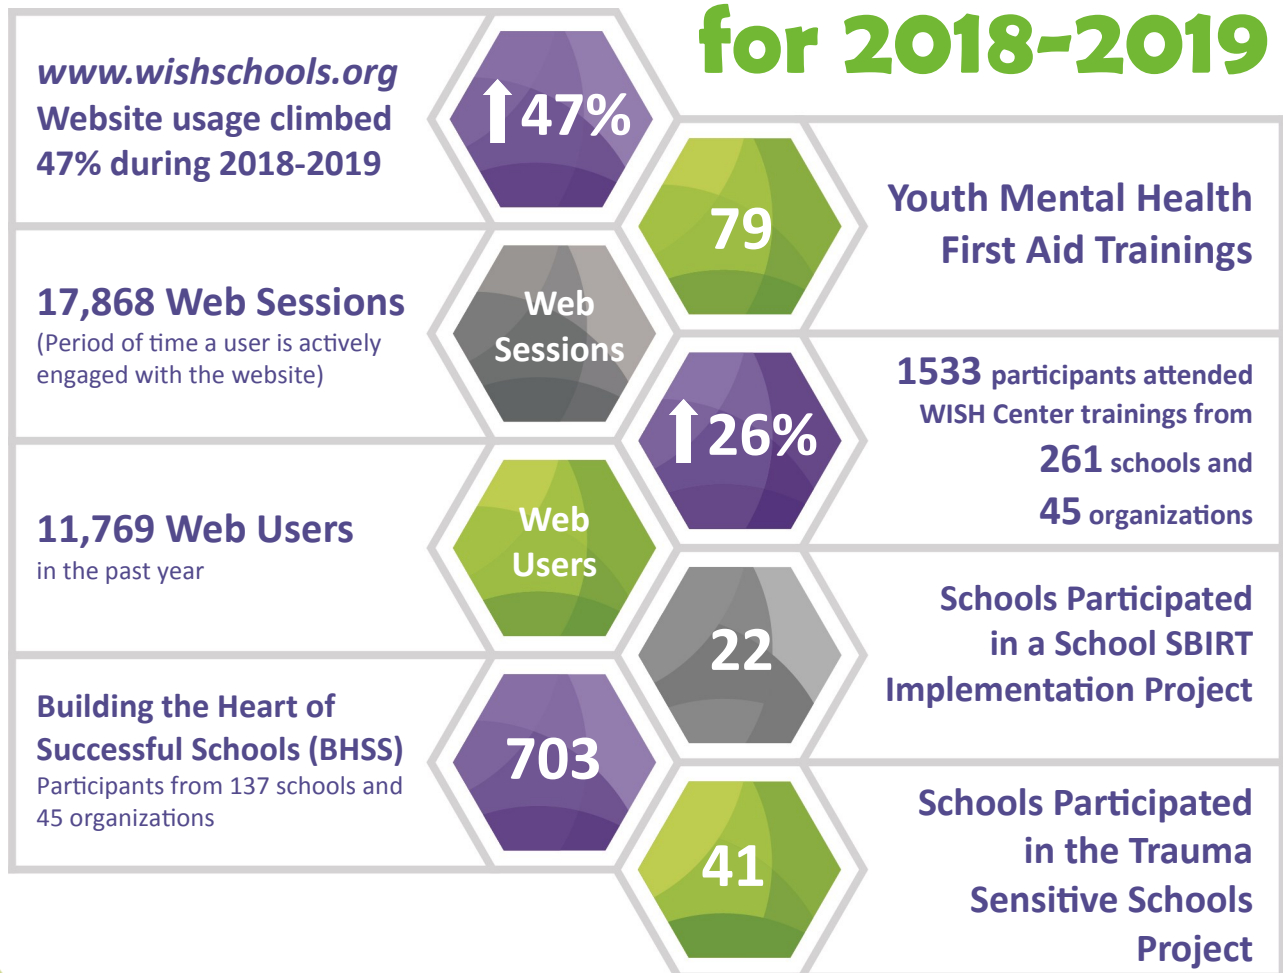

the WISH growth chart

for 2018-2019

Every Child Safe, Healthy and Connected