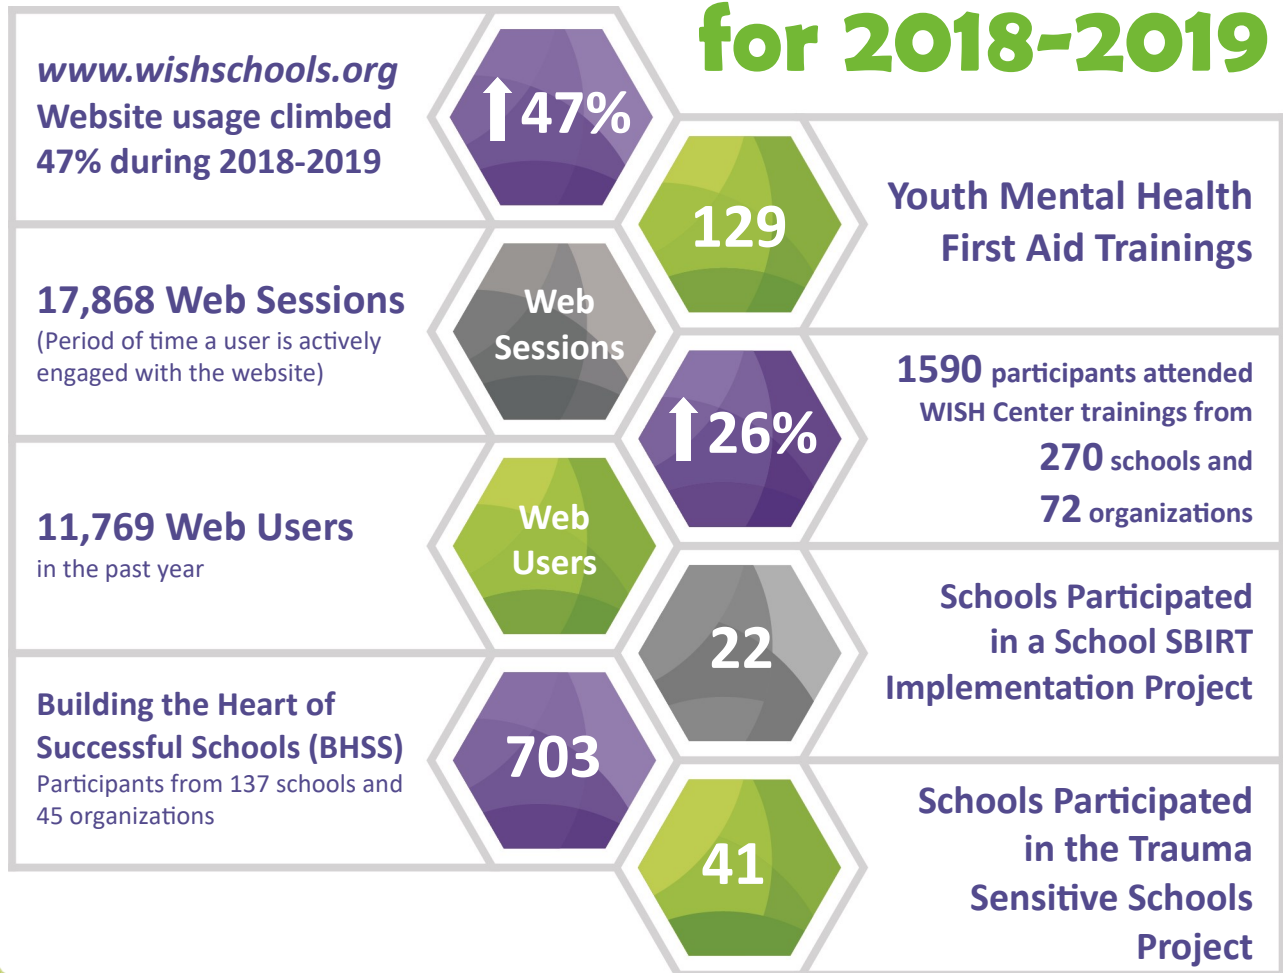

the WISH growth chart

for 2018-2019

Every Child Safe, Healthy and Connected